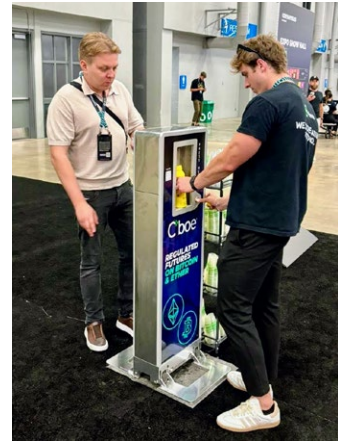

Premium Hydration Station Solutions
Hydrate Responsibly: Embrace Sustainability

EVENTA Portable Double-Sided Bottle Refill Station

✓ AVAILABLE IN AUSTRALIA, USA

Ideal for any indoor or outdoor event size, this portable, double-sided unit has two anti-bact. refill dispensers w/ shelf and has ambient/chilled water options. It has a compact/lightweight/robust design w/ fold-up/down base plate for stability, inbuilt wheels, and can be linked with multiple water units. It is WaterMark certified, child-friendly, and wheelchair-accessible. It has built-in water meters and is cleaned/sanitized monthly w/ custom branding. DIRECT WATER CONNECTION or REMOTE WATER options.

Specs:

- Dimensions: 1' (.4m) W x 2' (.7m) D x 4' (1.3m) H
- Portable, compact, lightweight, and robust design
- **Double-Sided** Display
- Two (2) anti-bacterial water refill dispensers with shelf
- Fold up/down base plate for stability
- Inbuilt ballast tank for additional stability
- Inbuilt wheels for ease of movement
- WaterMark Certified
- Child Friendly & Accessible | Wheelchair Access Compliant
- Built-In Water Meters
- Delivery | Set Up | Pack Down | Collection
- On call event service
- Hoses covered by reflective trafficable bump stops
- Custom branding

EVENTA Portable Bottle Refill Station Benefits:

 <p>Double-Sided Display</p>	 <p>Filtered Water</p>	 <p>Chilled or Ambient water options</p>	 <p>No mains water? No Worries, Mate! We Bring The Water To Your Event!</p>	 <p>No power required!</p>	 <p>Portable and lightweight</p>
---	---	---	--	---	---